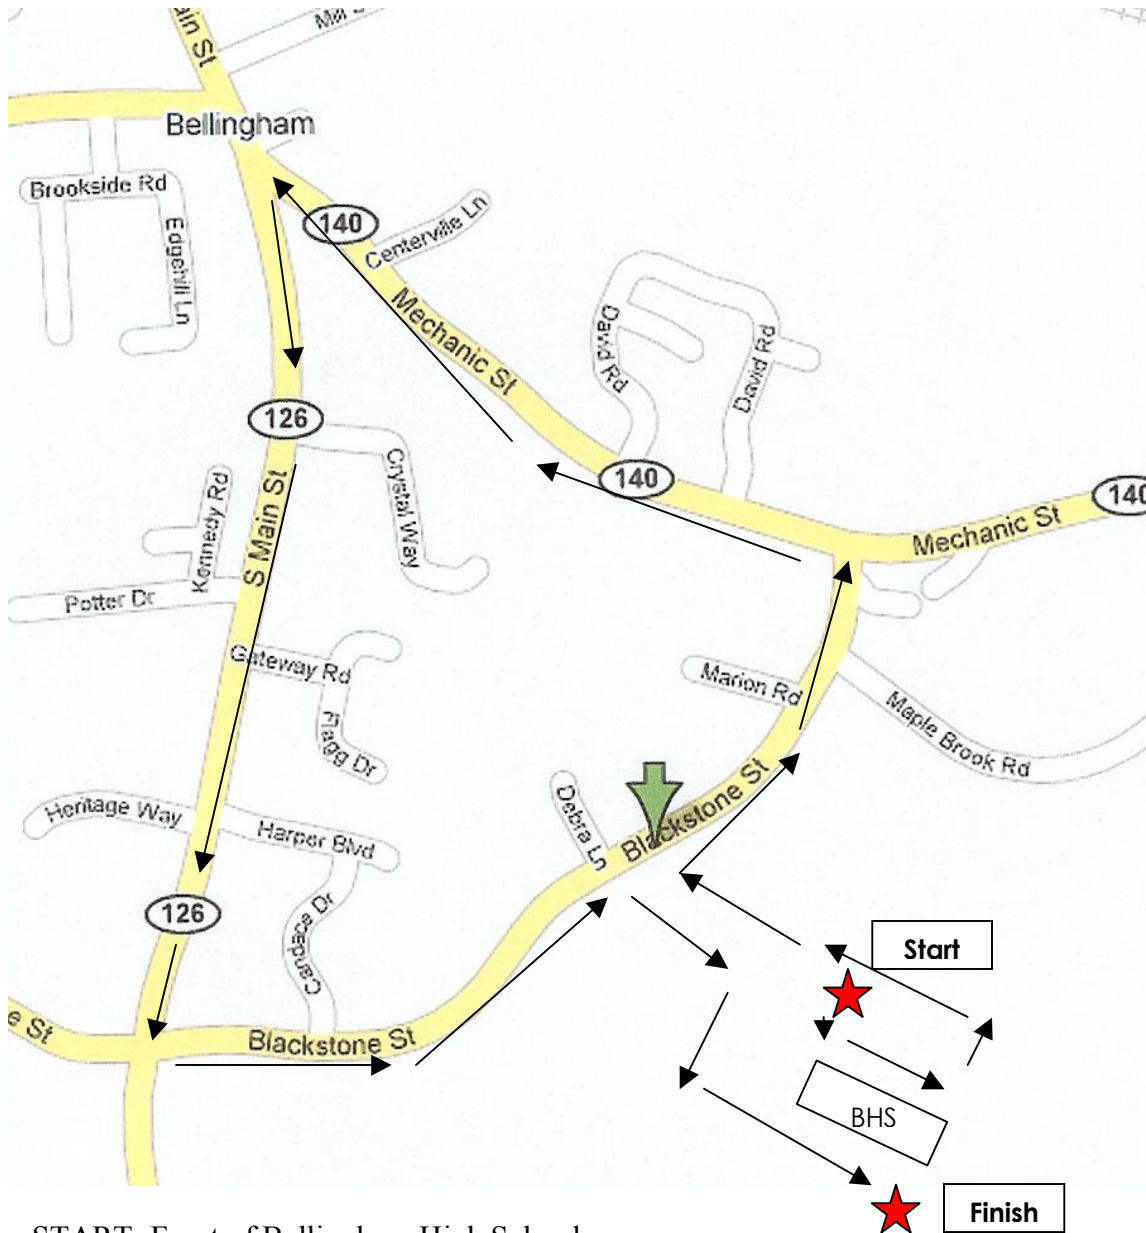

## BELLINGHAM CHALLENGE 5K RACE COURSE MAP

**START:** Front of Bellingham High School

- Follow drive around student parking lots and down to Blackstone St.
  - Right onto Blackstone St. Follow to end at lights with Rte 140.
  - Left onto Rte. 140. Follow to center of town.
  - Left onto Rte 126 at town center. Follow to lights at Blackstone St.
  - Left onto Blackstone St. Follow to BHS driveway.
  - Right into BHS driveway
  - Follow up drive to first parking lot (faculty lot) on right. Enter p-lot
  - Follow through lot on access road to back of high school to finish area
- FINISH:** at the back of the high school

Water stop at Gateway Road - approximately 1.7mile mark.

**PLEASE RUN ON THE LEFT SIDE (FACING ONCOMING TRAFFIC) OF THE ROAD UNLESS DIRECTED BY A POLICE OFFICER TO CROSS TO SIDEWALK.**